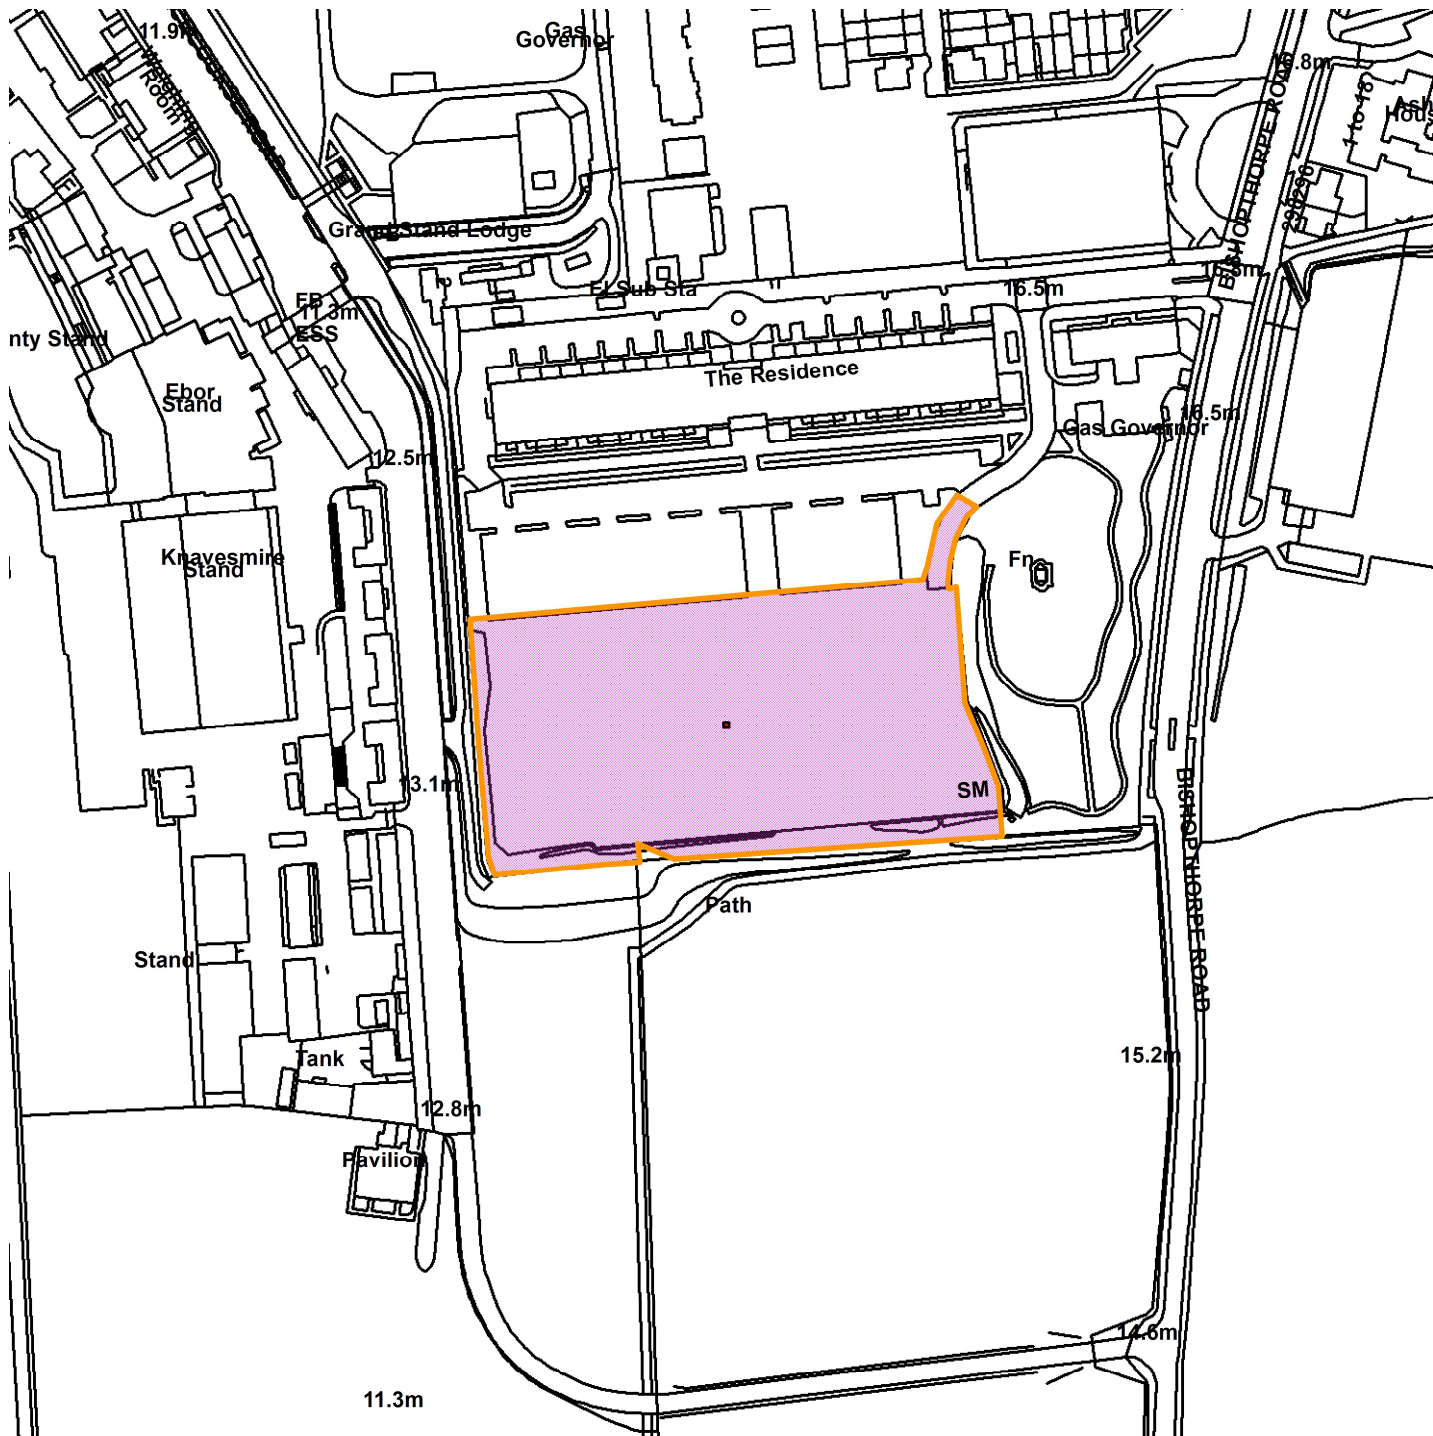

Land South Of The Residence, Bishopthorpe Road

21/01758/FULM

GIS by ESRI (UK)

Scale : 1:2329

Reproduced from the Ordnance Survey map with the permission of the Controller of Her Majesty's Stationery Office © Crown Copyright 2000.

Unauthorised reproduction infringes Crown Copyright and may lead to prosecution or civil proceedings.

Organisation	City of York Council
Department	Directorate of Place
Comments	Site Location Plan
Date	27 September 2021
SLA Number	